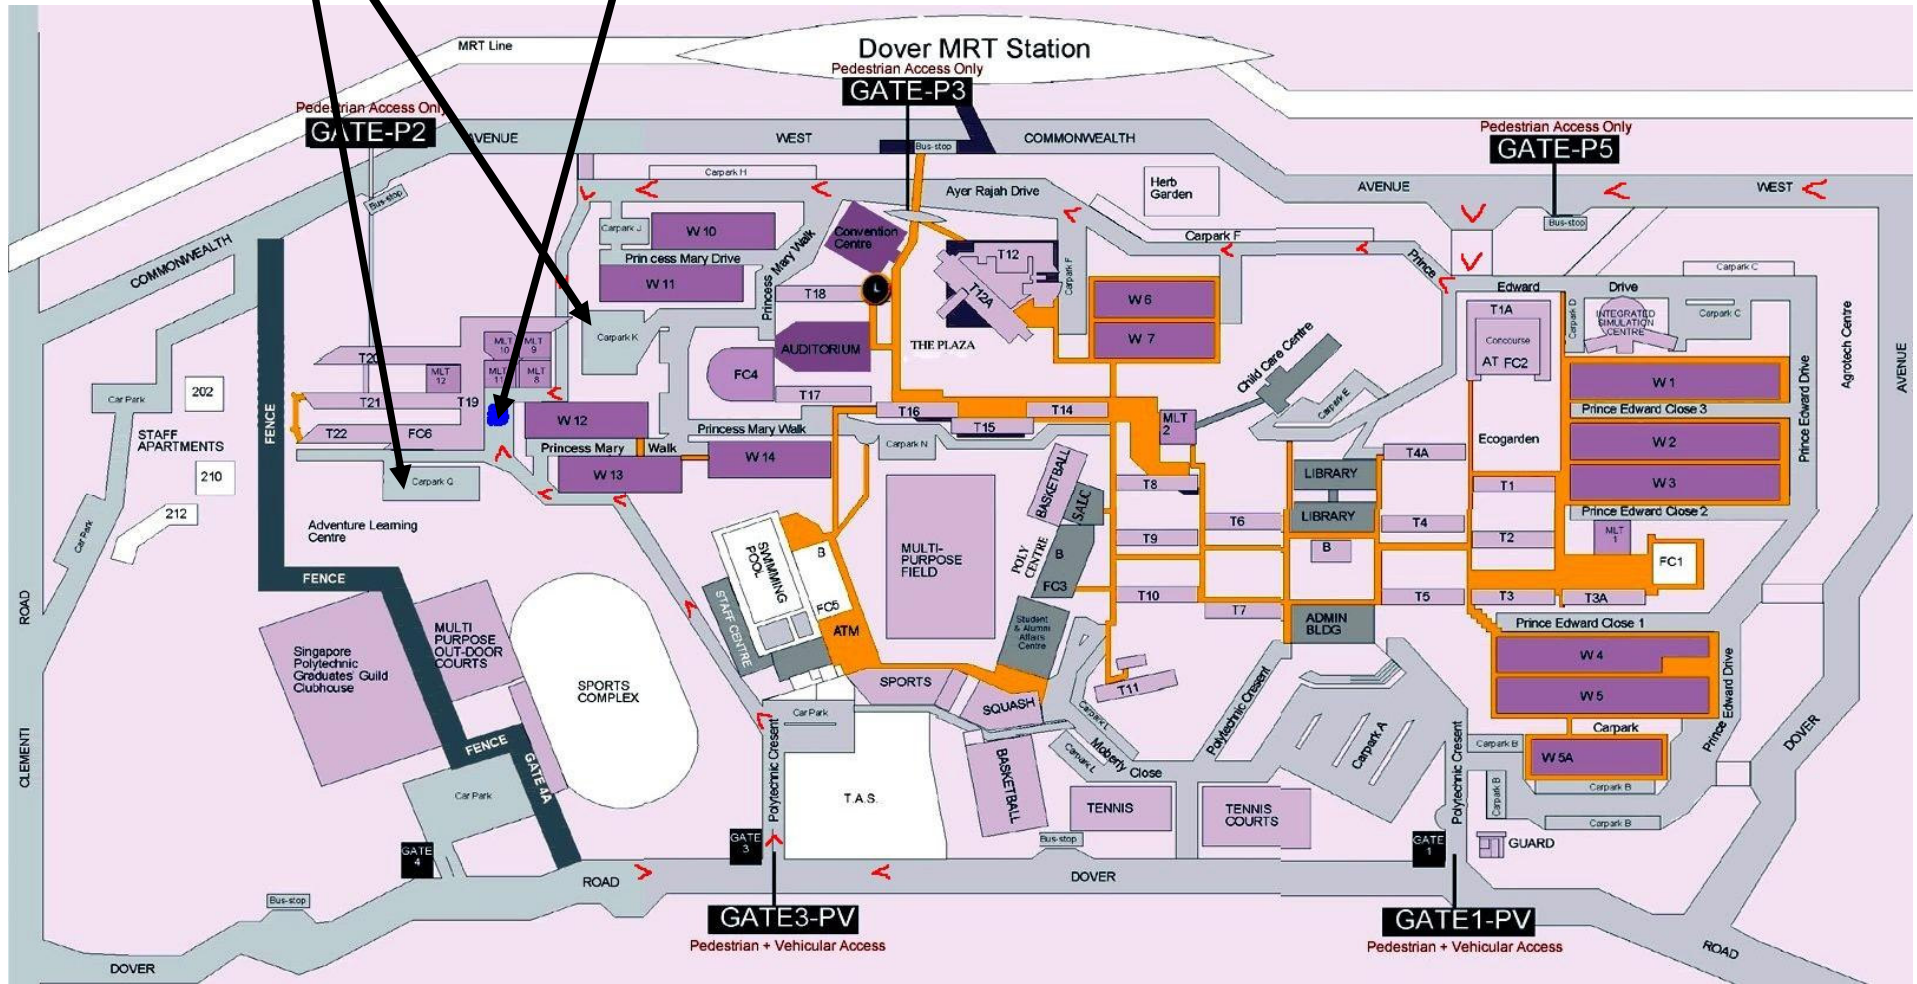

# GRID COMPUTING COMPETENCY CERTIFICATION (PART 1) COURSE PREVIEW – LOCATION MAP

Main Lecture Theatre 11 (MLT 11)  
 School of Media and Info-Communications Technology  
 Singapore Polytechnic  
 500 Dover Road, Singapore 139651

Carparks

- Driving: Enter Singapore Polytechnic at GATE3-PV (via Dover Road) or near GATE-P5 (via Commonwealth Ave West).
  - School of Media and Info-Communications Technology is located on top of the hill at Block 19 (blue spot).
- Public transport: SMRT – Dover Station (enter at GATE-P3).