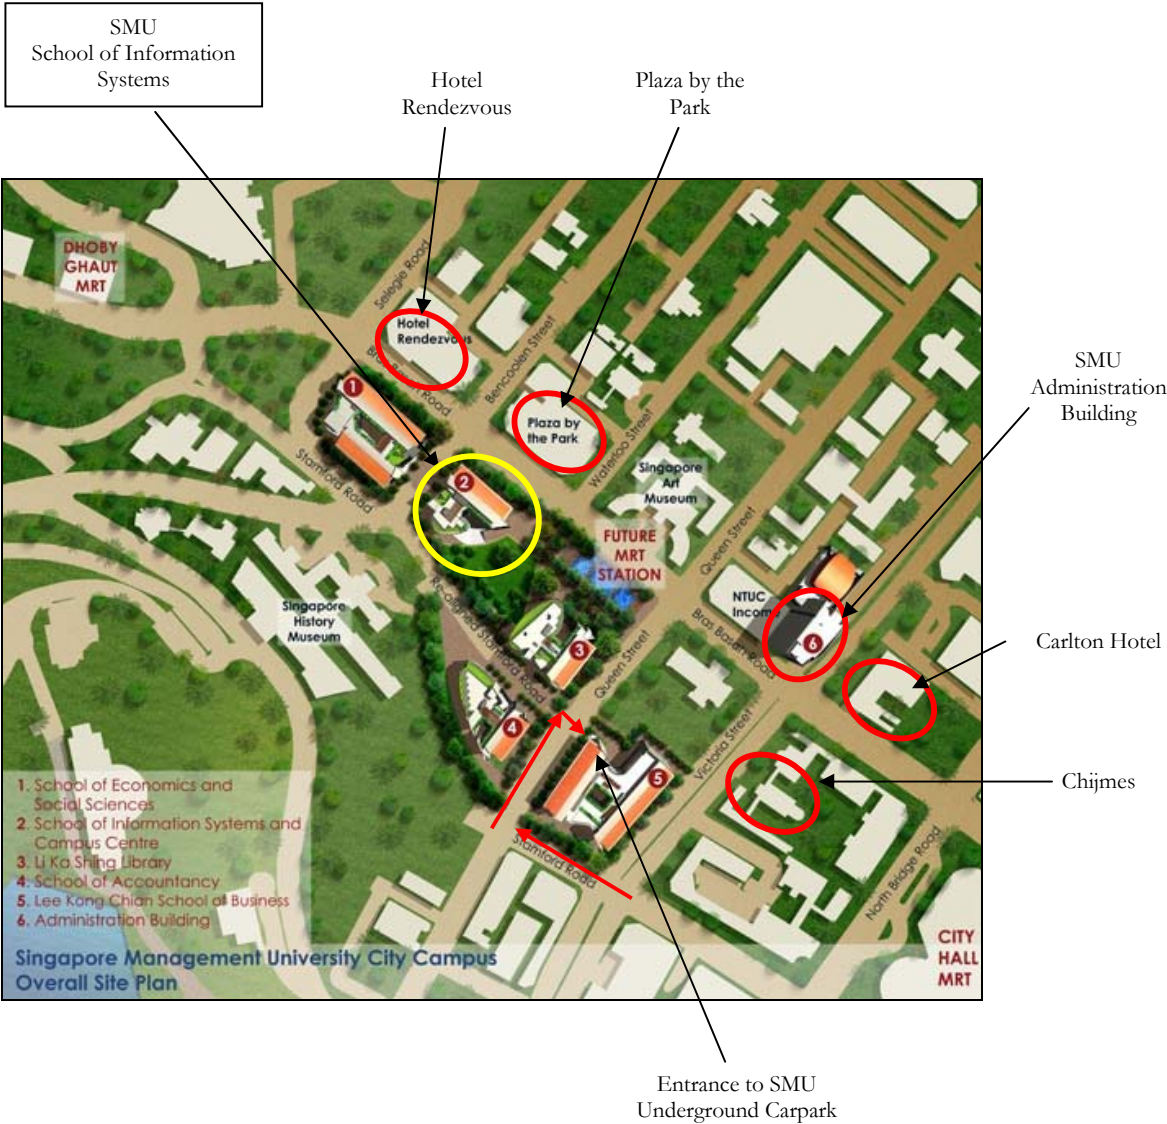

# Parking at and near SMU

SMU  
School of Information  
Systems

Hotel  
Rendezvous

Plaza by the  
Park

SMU  
Administration  
Building

Carlton Hotel

Chijmes

Entrance to SMU  
Underground Carpark

- 1. School of Economics and Social Sciences
- 2. School of Information Systems and Campus Centre
- 3. Li Ka Shing Library
- 4. School of Accountancy
- 5. Lee Kong Chian School of Business
- 6. Administration Building

Singapore Management University City Campus  
Overall Site Plan